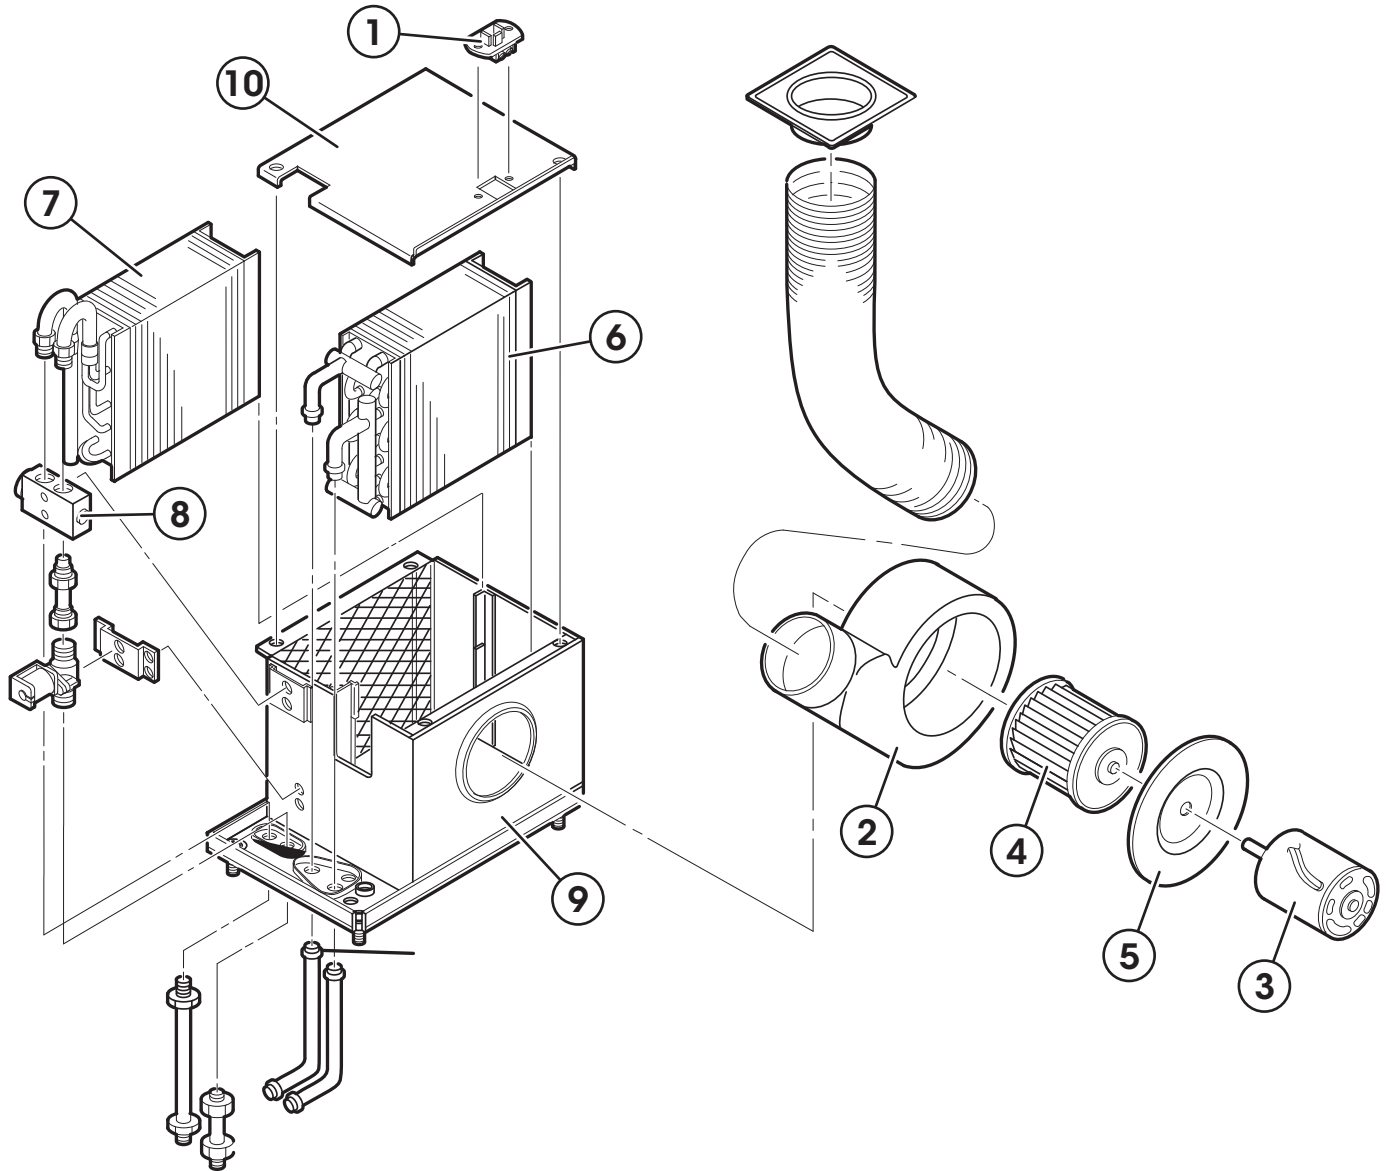

Sleeper Heater-A/C Heater Only Model R-4122-9

SERVICE PARTS LIST

ITEM	NOTE	PART NO.	DESCRIPTION	CAT. NO.
1		RD-5-3647-OP	Resistor	71R1450
2		RD-5-9400-5P	Blower Housing Assembly	
3		RD-5-8203-OP	Motor - 12v	73R0962
4		RD-5-5551-OP	Blower Wheel	73R6391
5		RD-3-4066-OP	Motor Mount	
6		RD-1-0665-OP	Heater Core Assembly	76R2450

ITEM	NOTE	PART NO.	DESCRIPTION	CAT. NO.
7	A	RD-2-1590-OP	Evaporator Assembly	76R6140
8	A	RD-5-6868-OP	Expansion Valve	71R8301
9		RD-3-4072-OP	Housing Assembly	
10		RD-3-4052-OP	Cover Assembly	
	B	RD-3-4743-OP	Wire Harness	